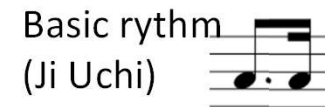

For the ETE workshop I prepared a Futari-Uchi piece 'ETE-Matsuri'. I would be happy if you would also try it in your group.

Oct. 2022, *Chikako*

FUTARI-UCHI

😊 *ETE-Matsuri* 😊

By Chikako

|| 4/4

Don Kon Don ❤️ Do Kon Ko Don ❤️ Don Kon Don ❤️ Do Kon Ko Don ❤️